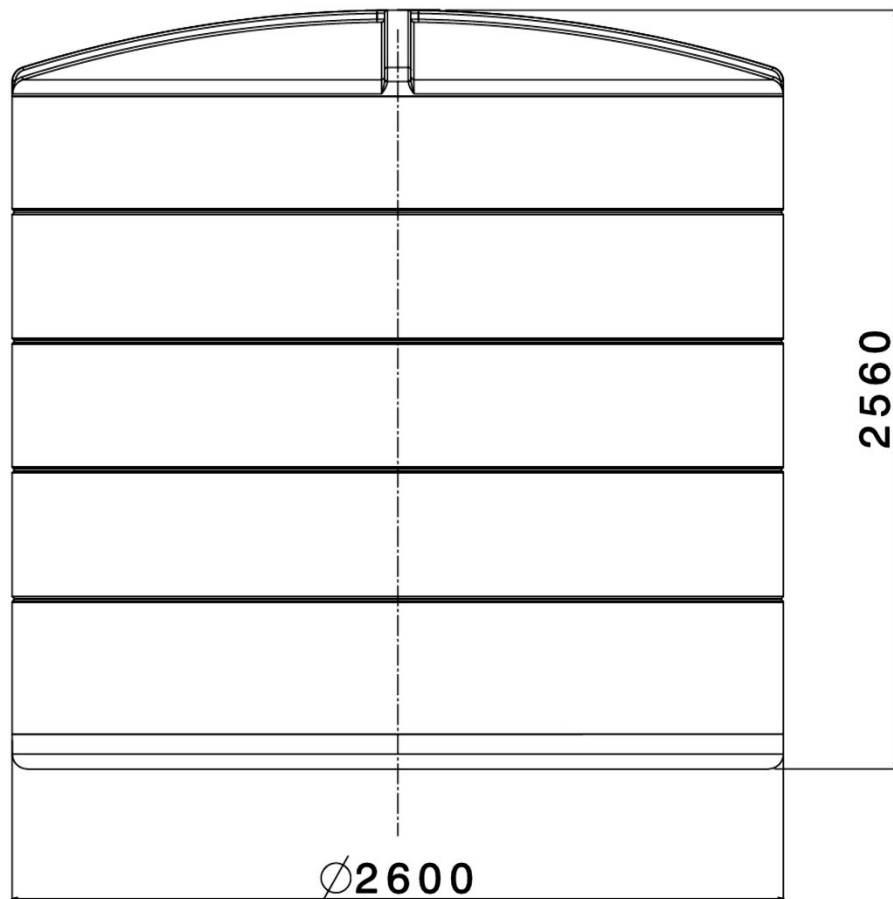

Enduramaxx 12000L Vertical Tank

Technical Data Sheet

172225xx - Vertical Tank

Distributed by:

Fuel Proof Ltd
Middleton Business Park
Middleton Road
Heysham
Lancashire
LA3 3FH

Tel: 01524 850685
Fax: 01524 859681
e-mail: sales@waterstorage.co.uk
Web: www.waterstorage.co.uk

Standard Outlet		2" BSP
Manhole (Internal Diameter)		567mm
Colours Available	Black	17222501
	Natural	17222502
	Dark Green	17222503
	Dark Grey	17221504