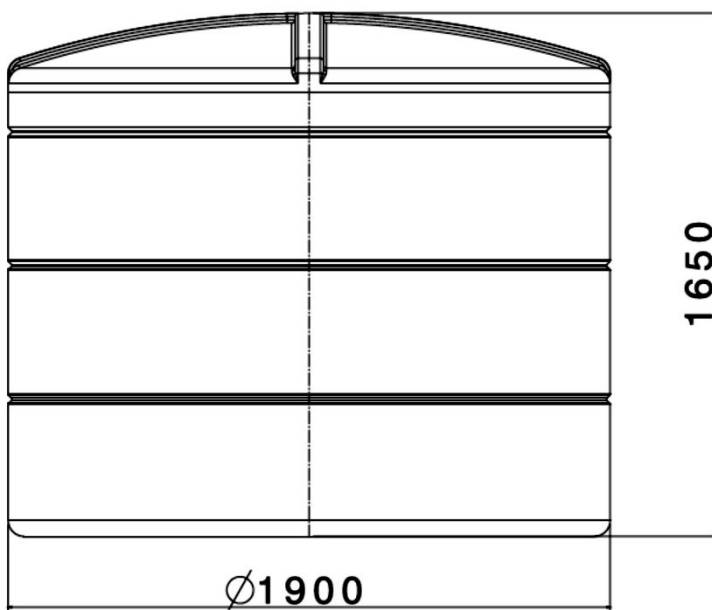

Enduramaxx 4000L Vertical Tank

Technical Data Sheet

172212xx - Vertical Tank

Standard Outlet	2" BSP
Manhole (Internal Diameter)	410mm
Colours Available	Black 17221201
	Natural 17221202
	Dark Green 17221203
	Dark Grey 17221204