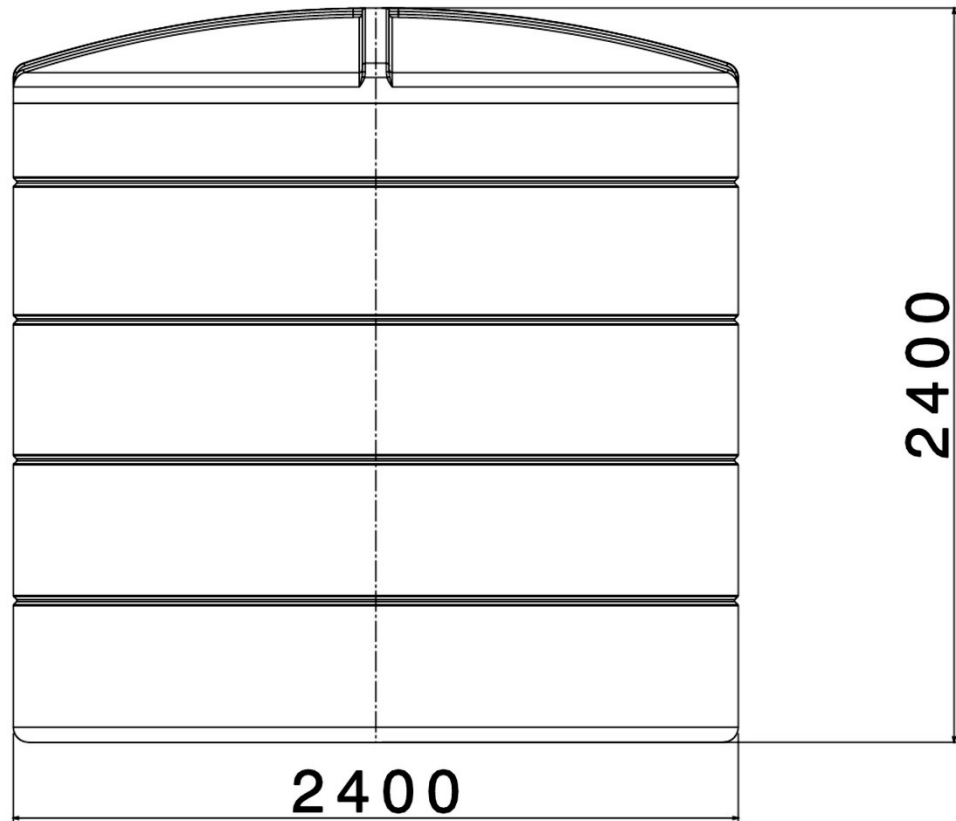

Enduramaxx 9500L Vertical Tank

Technical Data Sheet

172220xx - Vertical Tank

Distributed by:

Fuel Proof Ltd
Middleton Business Park
Middleton Road
Heysham
Lancashire
LA3 3FH

Tel: 01524 850685
Fax: 01524 859681
e-mail: sales@waterstorage.co.uk
Web: www.waterstorage.co.uk

| | | |
|-----------------------------|------------|----------|
| Standard Outlet | | 2" BSP |
| Manhole (Internal Diameter) | | 410mm |
| Colours Available | Black | 17222001 |
| | Natural | 17222002 |
| | Dark Green | 17222003 |
| | Dark Grey | 17222004 |